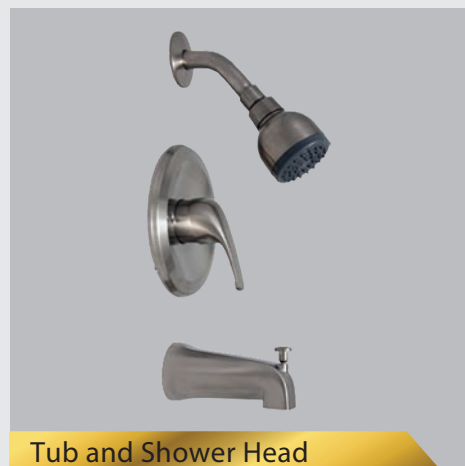

Sink Faucet

PROFLO® Single Handle Kitchen Faucet w/ Brushed Nickel finish. Overall height: 10-13/16" - All Proflo products are factory tested before disbursement - 100% guaranteed to function flawlessly - Drip-Free Performance & Smooth Single Handle Operation - ADA Compliant and Eco-Friendly certified by EPA WaterSense

Island Mini Pendants

Progress Lighting® 1-Light Mini-Pendant An off-white linen shade is supported by a stem that carries the clean line all the way to the ceiling and, for sloped ceilings, 6 in. chain is provided to allow the fixture to hang straight and level. Brushed Nickle Finish

Bathroom Features

Vanity Sink

PROFLO® Cultured Marble Vanity Top
Cultured Marble, White - 4" Backsplash

Sink Faucet

PROFLO® Centerset Bathroom Faucet
with Pop-Up Drain Assembly, Brushed Nickel
Overall Height: 6-3/8" - Guaranteed a lifetime of
drip-free performance - ADA Compliant and
Eco-Friendly certified by EPA WaterSense

Toilet

PROFLO® Elongated Universal White Bowl
Color/Finish : White

Tub and Shower Head

PROFLO® Tub and Shower Lever
1.75 GPM 1 Handle Pressure Balance
Brushed Nickel Finish

Vanity Light

Progress Lighting® 3-Light Vanity Fixture
Oval metal arms gracefully support etched glass shades.
Fixture can be installed facing up or down to suit your
preference. - 22³/₈" Width by 8¹/₂" Height
Brushed Nickel Finish